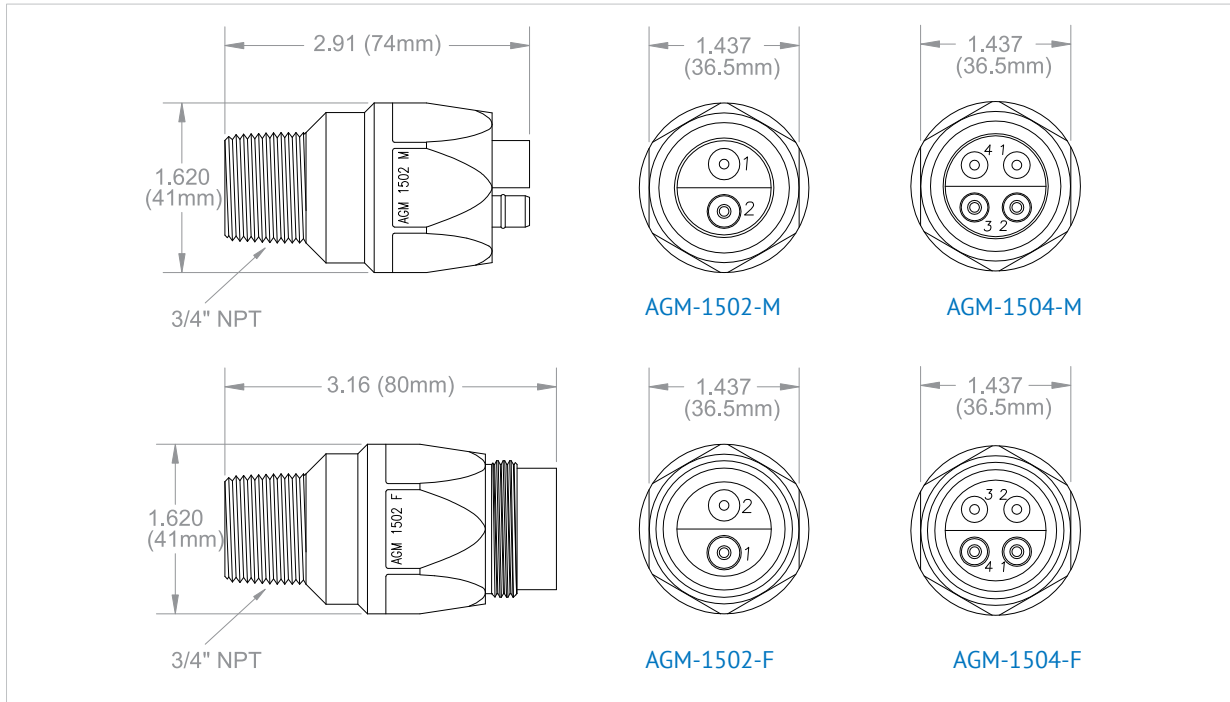

AGM-1302 • AGM-1304

► **1000 Series**

AGM Marine Bulkhead Connectors - NPT Style

AGM-1502 • AGM-1504

► 1000 Series

AGM Marine Bulkhead Connectors - Flangemount

AGM-1602 • AGM-1604

► 1000 Series

AGM Marine Bulkhead Connectors - Straight Thread

AGM-1702 • AGM-1704

► 1000 Series

AGM Marine Bulkhead Connectors - Straight Thread / Flangelock

AGM-17X2 • AGM-17X4

► 1000 Series

AGM Marine Bulkhead Connectors