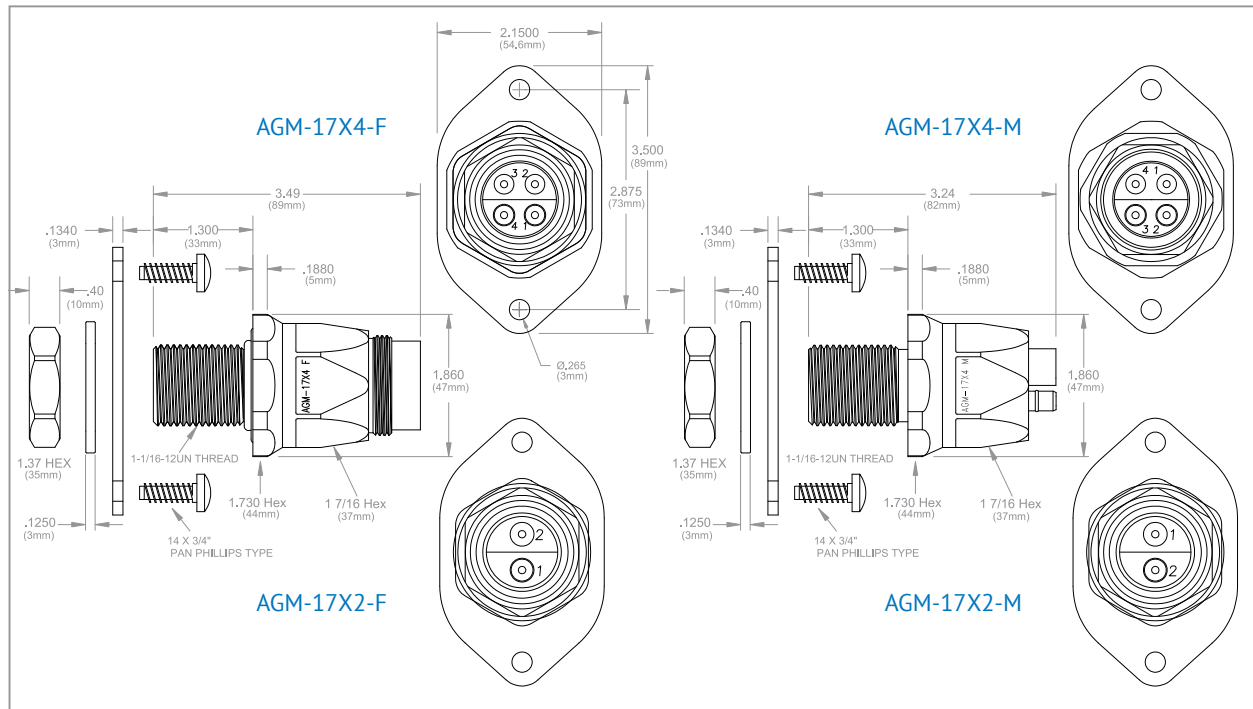

AGM-1302 • AGM-1304

► **1000 Series**

AGM Marine Bulkhead Connectors - NPT Style

AGM-1502 • AGM-1504

► 1000 Series

AGM Marine Bulkhead Connectors - Flangemount

AGM-1602 • AGM-1604

► 1000 Series

AGM Marine Bulkhead Connectors - Straight Thread

AGM-1702 • AGM-1704

► 1000 Series

AGM Marine Bulkhead Connectors - Straight Thread / Flangelock

AGM-17X2 • AGM-17X4

► 1000 Series

AGM Marine Bulkhead Connectors

Recommended Panel Holes