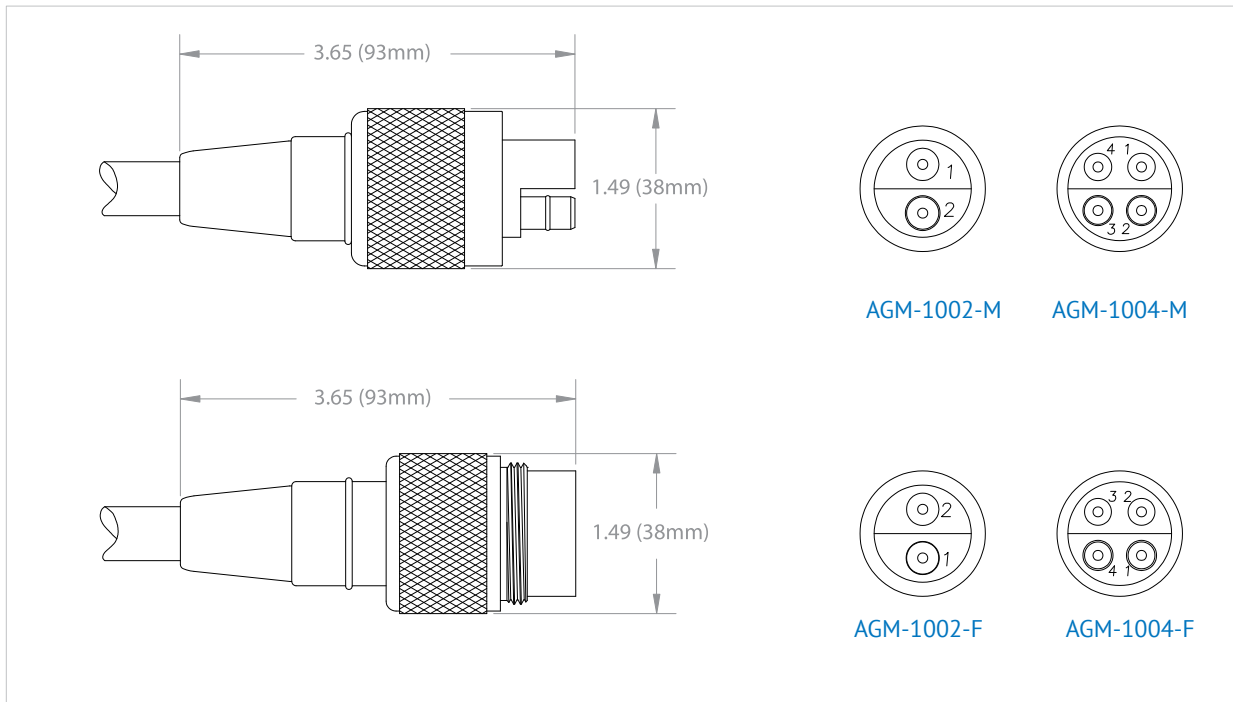

► **1000 Series**

AGM Marine Inline Connectors - Standard

AGM-1002 • AGM-1004

► **1000 Series**

AGM Marine Inline Connectors - Water Blocked

AGM-1102 • AGM-1104

► 1000 Series

AGM Marine Dummy Plugs

AGM-1302 • AGM-1304

► **1000 Series**

AGM Marine Bulkhead Connectors - NPT Style

AGM-1502 • AGM-1504

► 1000 Series

AGM Marine Bulkhead Connectors - Flangemount

AGM-1602 • AGM-1604

► 1000 Series

AGM Marine Bulkhead Connectors - Straight Thread

AGM-1702 • AGM-1704

► 1000 Series

AGM Marine Bulkhead Connectors - Straight Thread / Flangelock

AGM-17X2 • AGM-17X4

► 1000 Series

AGM Marine Bulkhead Connectors