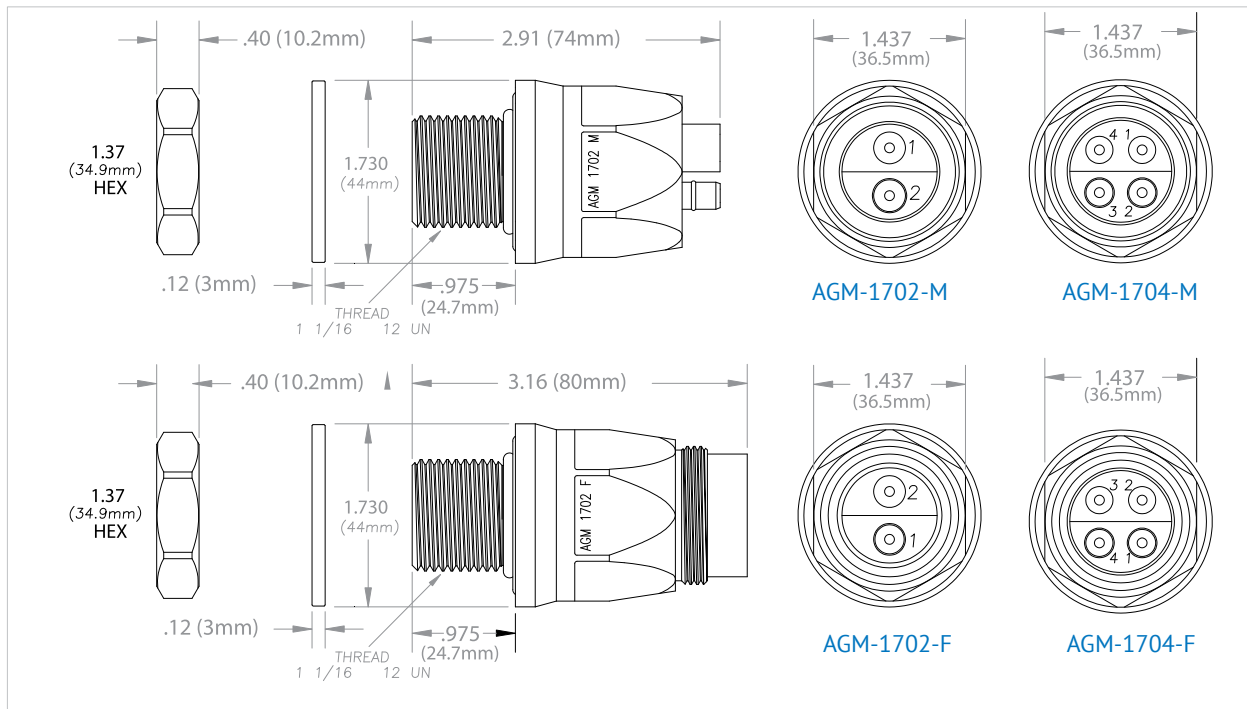

AGM-1302 • AGM-1304

► **1000 Series**

AGM Marine Bulkhead Connectors - NPT Style

AGM-1502 • AGM-1504

► 1000 Series

AGM Marine Bulkhead Connectors - Flangemount

AGM-1602 • AGM-1604

► 1000 Series

AGM Marine Bulkhead Connectors - Straight Thread

AGM-1702 • AGM-1704

► 1000 Series

AGM Marine Bulkhead Connectors - Straight Thread / Flangelock

AGM-17X2 • AGM-17X4

► 1000 Series

AGM Marine Bulkhead Connectors