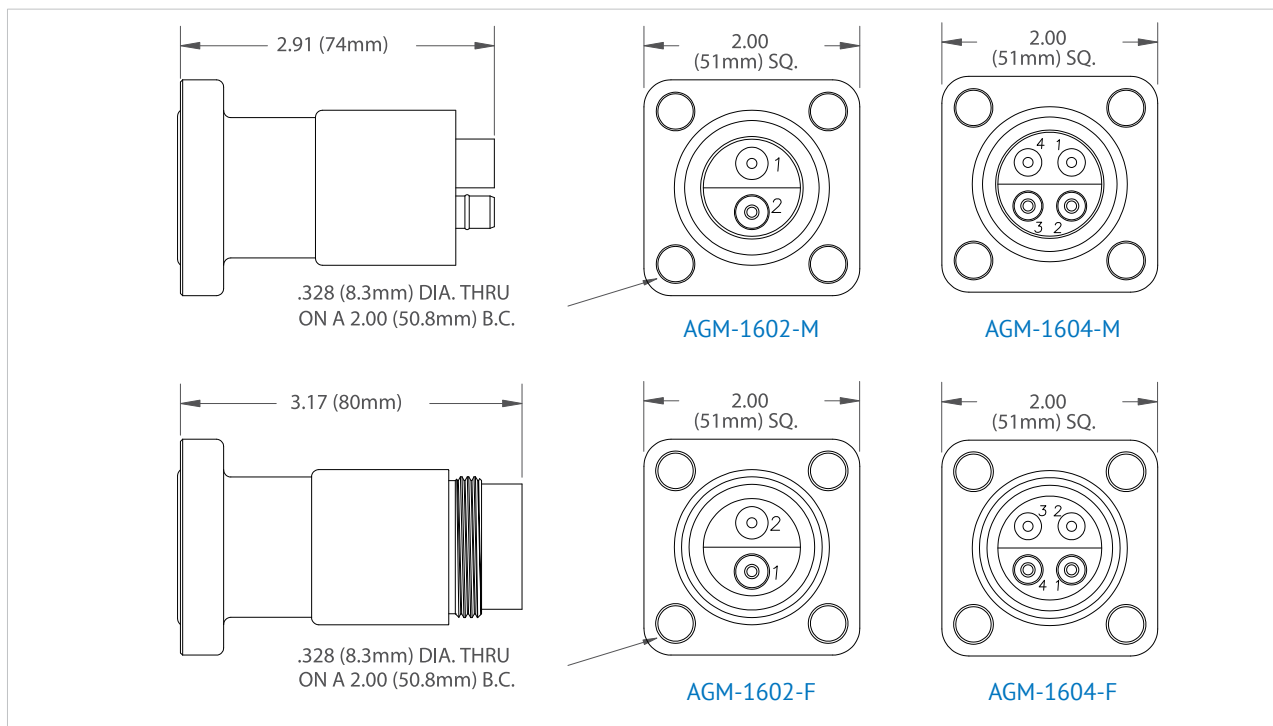

AGM-1302 • AGM-1304

► **1000 Series**

AGM Marine Bulkhead Connectors - NPT Style

AGM-1502 • AGM-1504

► 1000 Series

AGM Marine Bulkhead Connectors - Flangemount

AGM-1602 • AGM-1604

► 1000 Series

AGM Marine Bulkhead Connectors - Straight Thread

AGM-1702 • AGM-1704

► 1000 Series

AGM Marine Bulkhead Connectors - Straight Thread / Flangelock

AGM-17X2 • AGM-17X4

► 1000 Series

AGM Marine Bulkhead Connectors