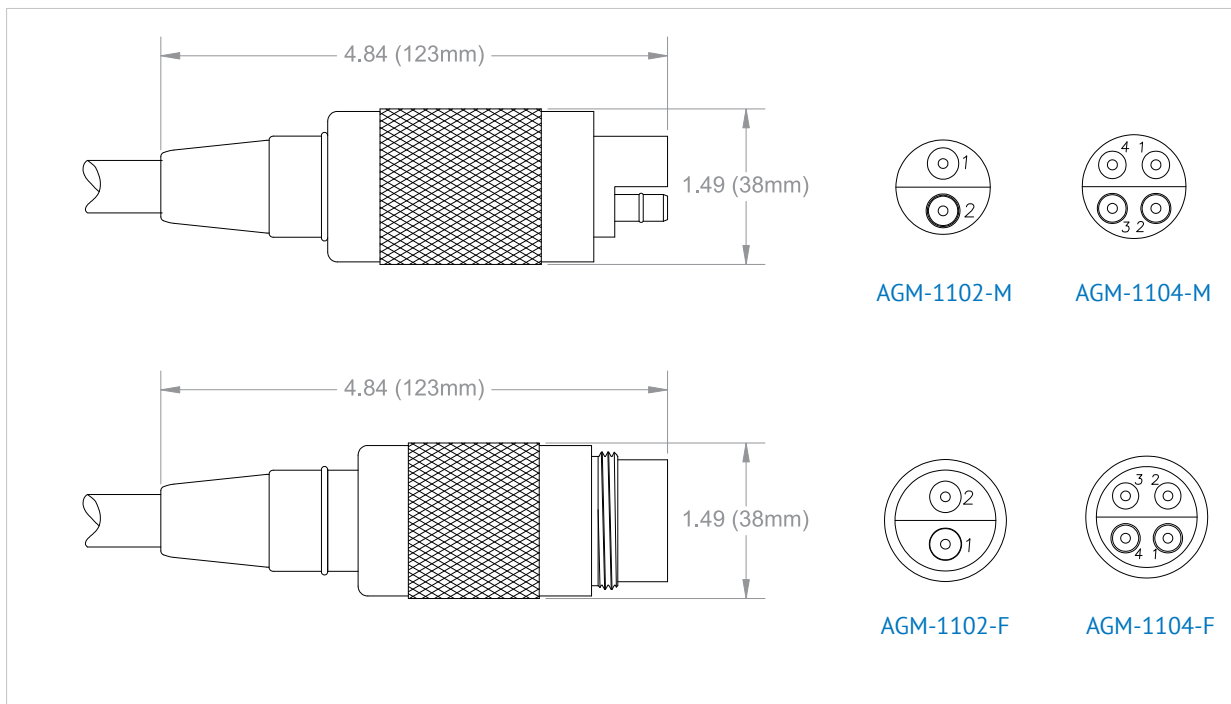

► **1000 Series**

AGM Marine Inline Connectors - Standard

AGM-1002 • AGM-1004

► **1000 Series**

AGM Marine Inline Connectors - Water Blocked

AGM-1102 • AGM-1104

► 1000 Series

AGM Marine Dummy Plugs

AGM-1302 • AGM-1304

► **1000 Series**

AGM Marine Bulkhead Connectors - NPT Style

AGM-1502 • AGM-1504

► 1000 Series

AGM Marine Bulkhead Connectors - Flangemount

AGM-1602 • AGM-1604

► 1000 Series

AGM Marine Bulkhead Connectors - Straight Thread

AGM-1702 • AGM-1704

► 1000 Series

AGM Marine Bulkhead Connectors - Straight Thread / Flangelock

AGM-17X2 • AGM-17X4

► 1000 Series

AGM Marine Bulkhead Connectors