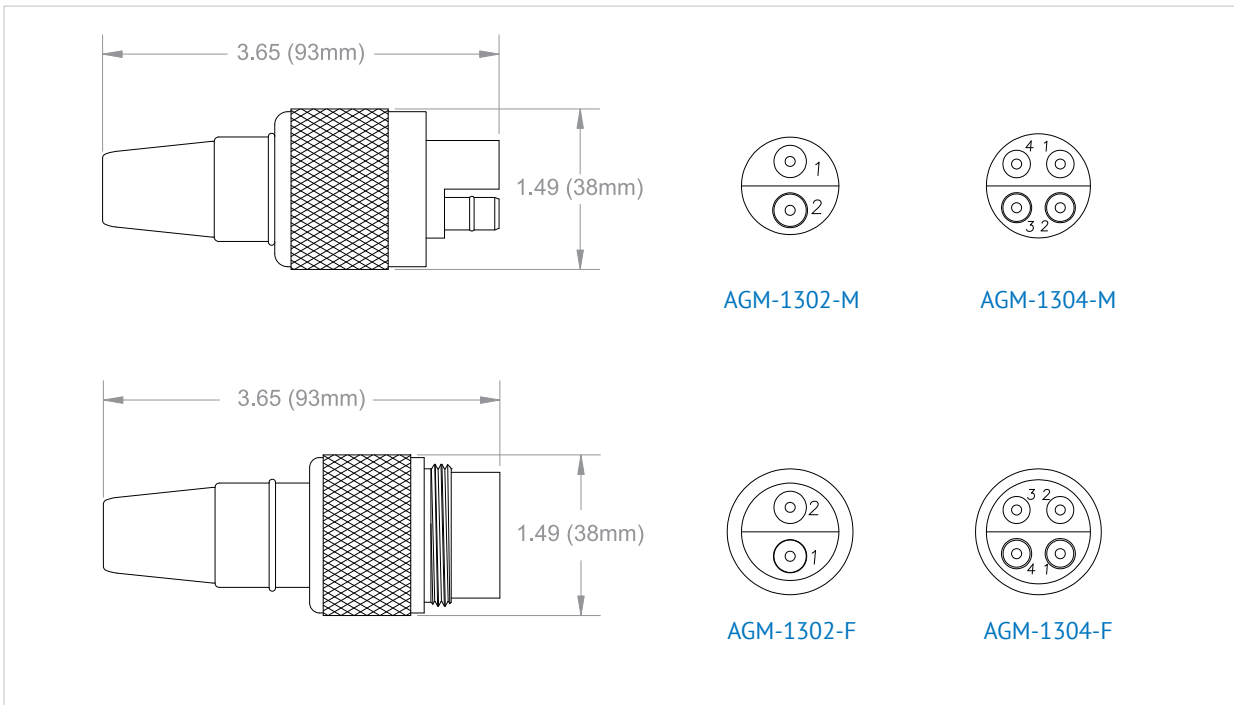

► 1000 Series

AGM Marine Dummy Plugs

AGM-1302 • AGM-1304